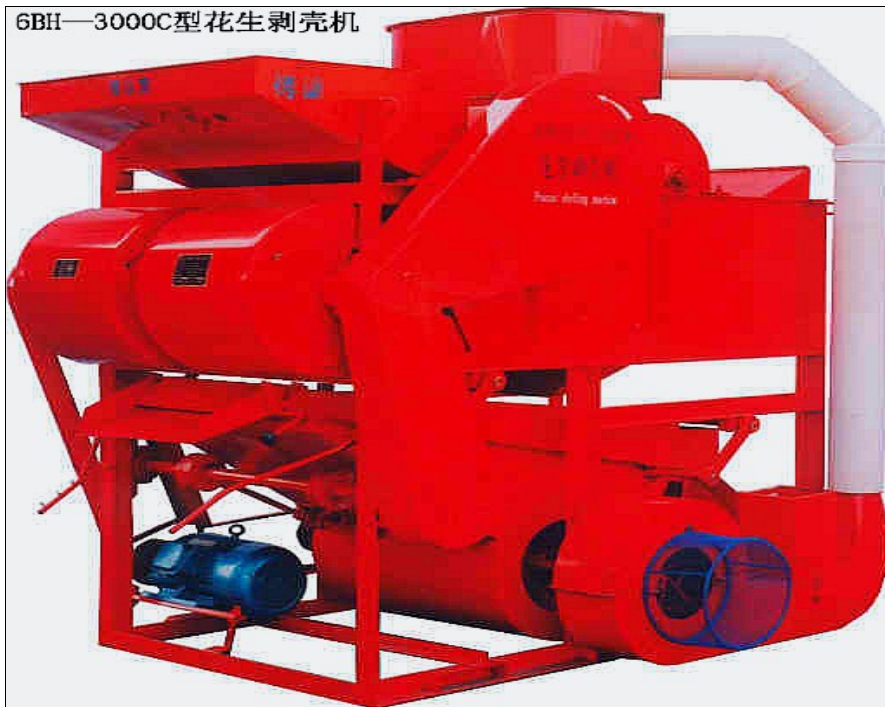

## Peanut Sheller

### Specification

Item/Model	UI-400	UI-800	UI-1500	UI-3000	UI-5000
<b>Yield</b>	400kg/h	800kg/h	1500kg/h	3000kg/h	5000kg/h
<b>Thus net rate</b>	≥95%	≥98%	≥98%	≥98%	≥98%
<b>Breakers rate</b>	≤5%	≤4%	≤4%	≤5%	≤4%
<b>Cleanliness</b>	≥95.5%	≥97.5%	≥97.5%	≥99%	≥97%
<b>Injury rate</b>	≤4%	≤3.5%	≤3.5%	≤4%	≤3.5%
<b>Loss</b>	≤0.5%	≤0.5%	≤0.5%	≤0.5%	≤0.5%
<b>To use force</b>	2Class-2.2kw	4Class-4kw	4Class-7.5kw	4Class-7.5kw	15.9kw
<b>The number of operations</b>	1~2	2~3	3~5	2~4	6~9
<b>Machinery weight</b>	127kg (Non-electrical)	330kg (Non-electrical)	700kg (Non-electrical)	1080kg ( Non-electrical)	1550kg (Non-electrical)
<b>Size appearance</b>	1200×660×1240 (mm)	1520×1060×1660 (mm)	1960×1250×2170 (mm)	2540×1360×3000 (mm)	2150×1580×2620 (mm)